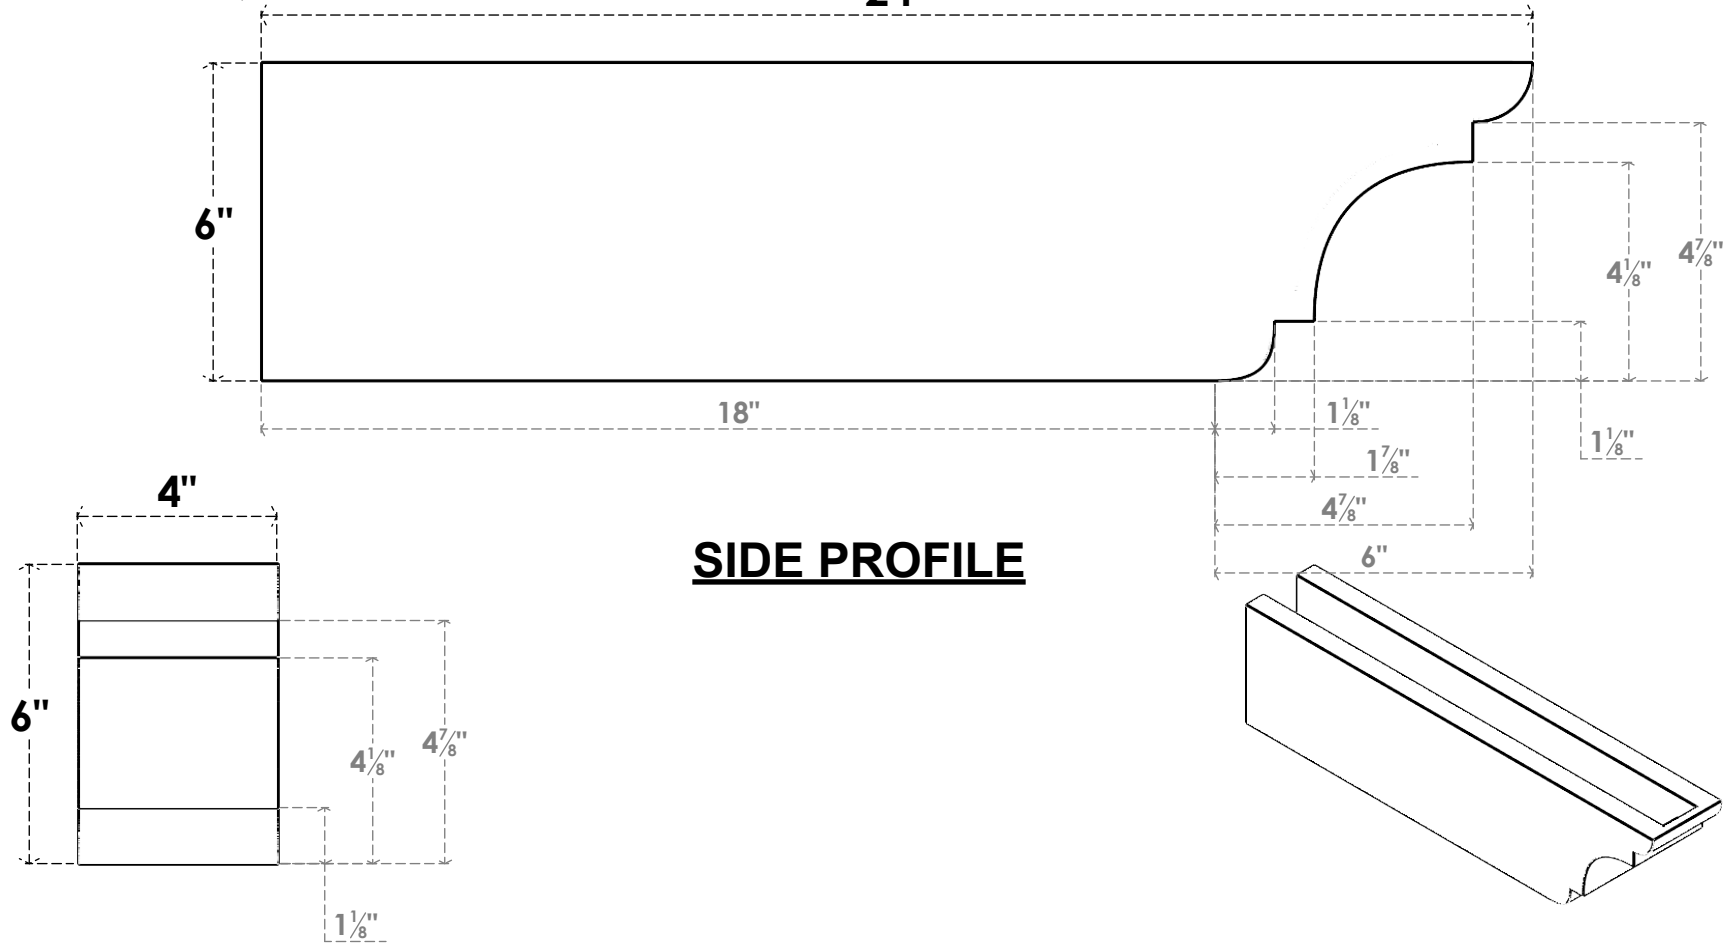

ITEM NUMBER: RFTURO040X06000X24000X006NEB00RCPR

4"W X 6"H X 24"L TIMBERTHANE ROUGH CEDAR NEW BRIGHTON FAUX WOOD OPEN RAFTER TAIL, 6"L END, PRIMED TAN

24"

SIDE PROFILE

FRONT PROFILE

ISOMETRIC

GENERATED DATE : 03/02/2023